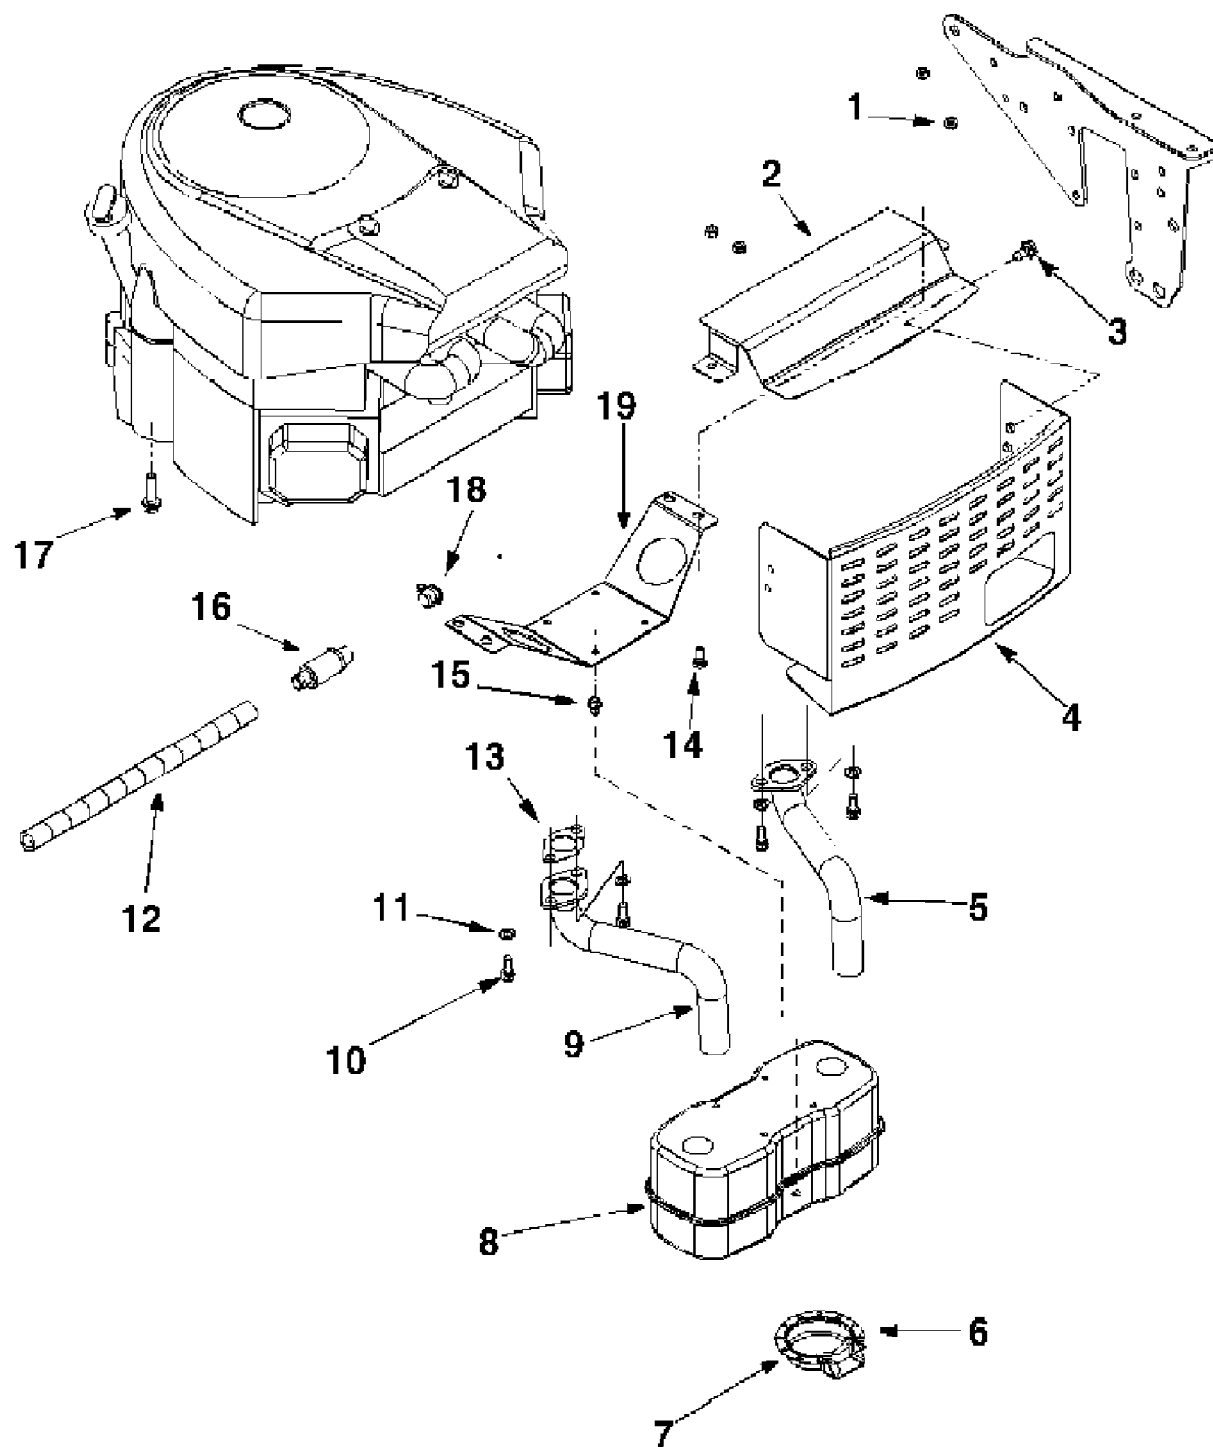

14AV836P190 GT-225 (1998)
Electrical Schematic

No
Diagram
Available

Parts List
Only

14AV836P190 GT-225 (1998)
Main Housing Assemblies

14AV836P190 GT-225 (1998)
Speed Control Lever & Cross Brkt. Tube Assemblies