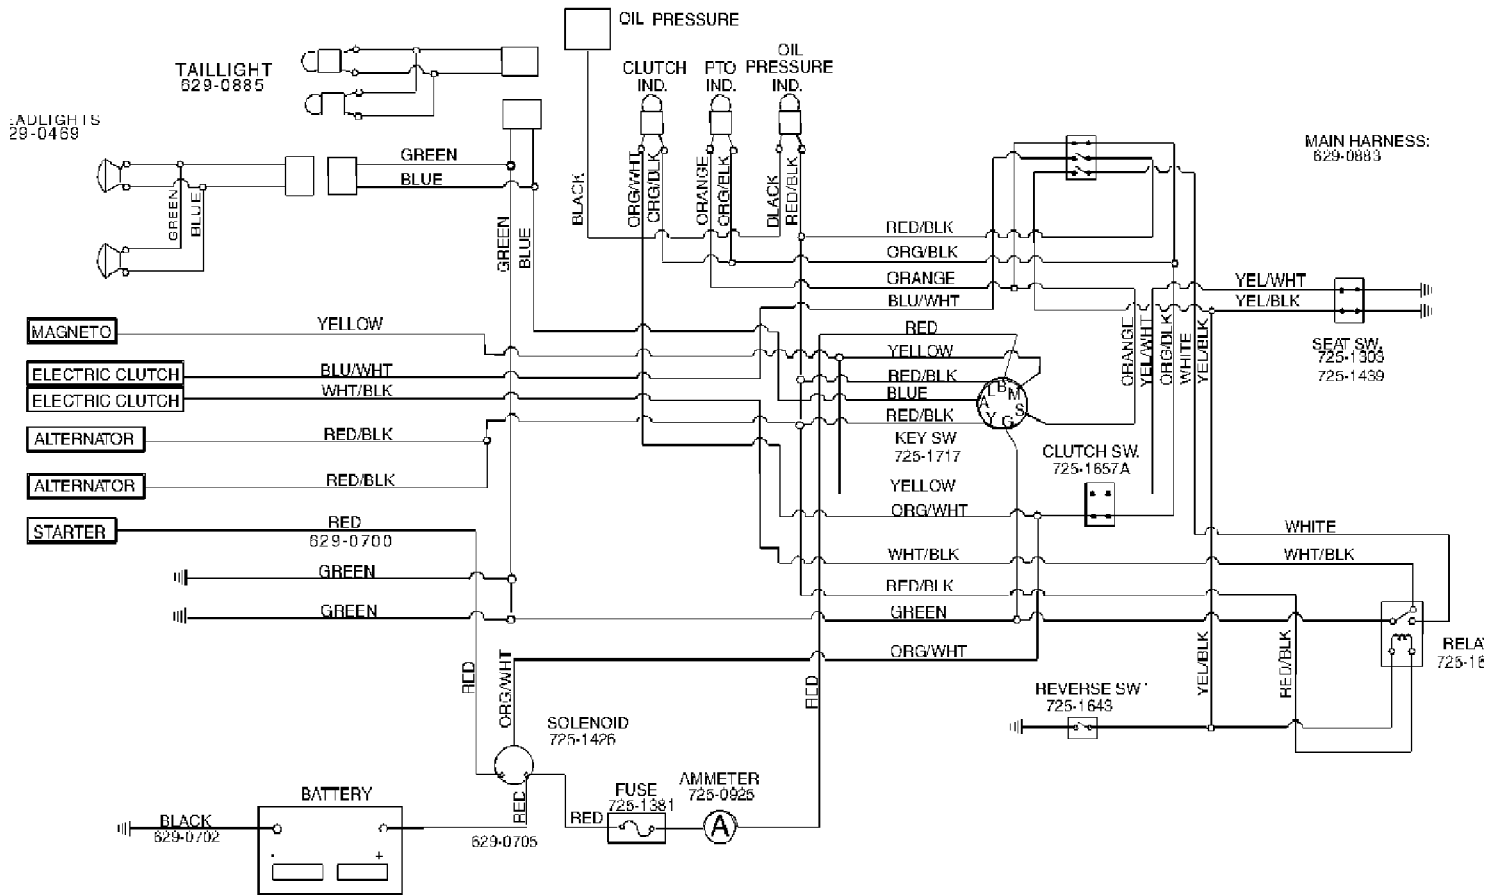

14AV836P190 GT-225 (1998)
Electrical Schematic

No
Diagram
Available

Parts List
Only

14AV836P190 GT-225 (1998)
Main Housing Assemblies

14AV836P190 GT-225 (1998)
Speed Control Lever & Cross Brkt. Tube Assemblies