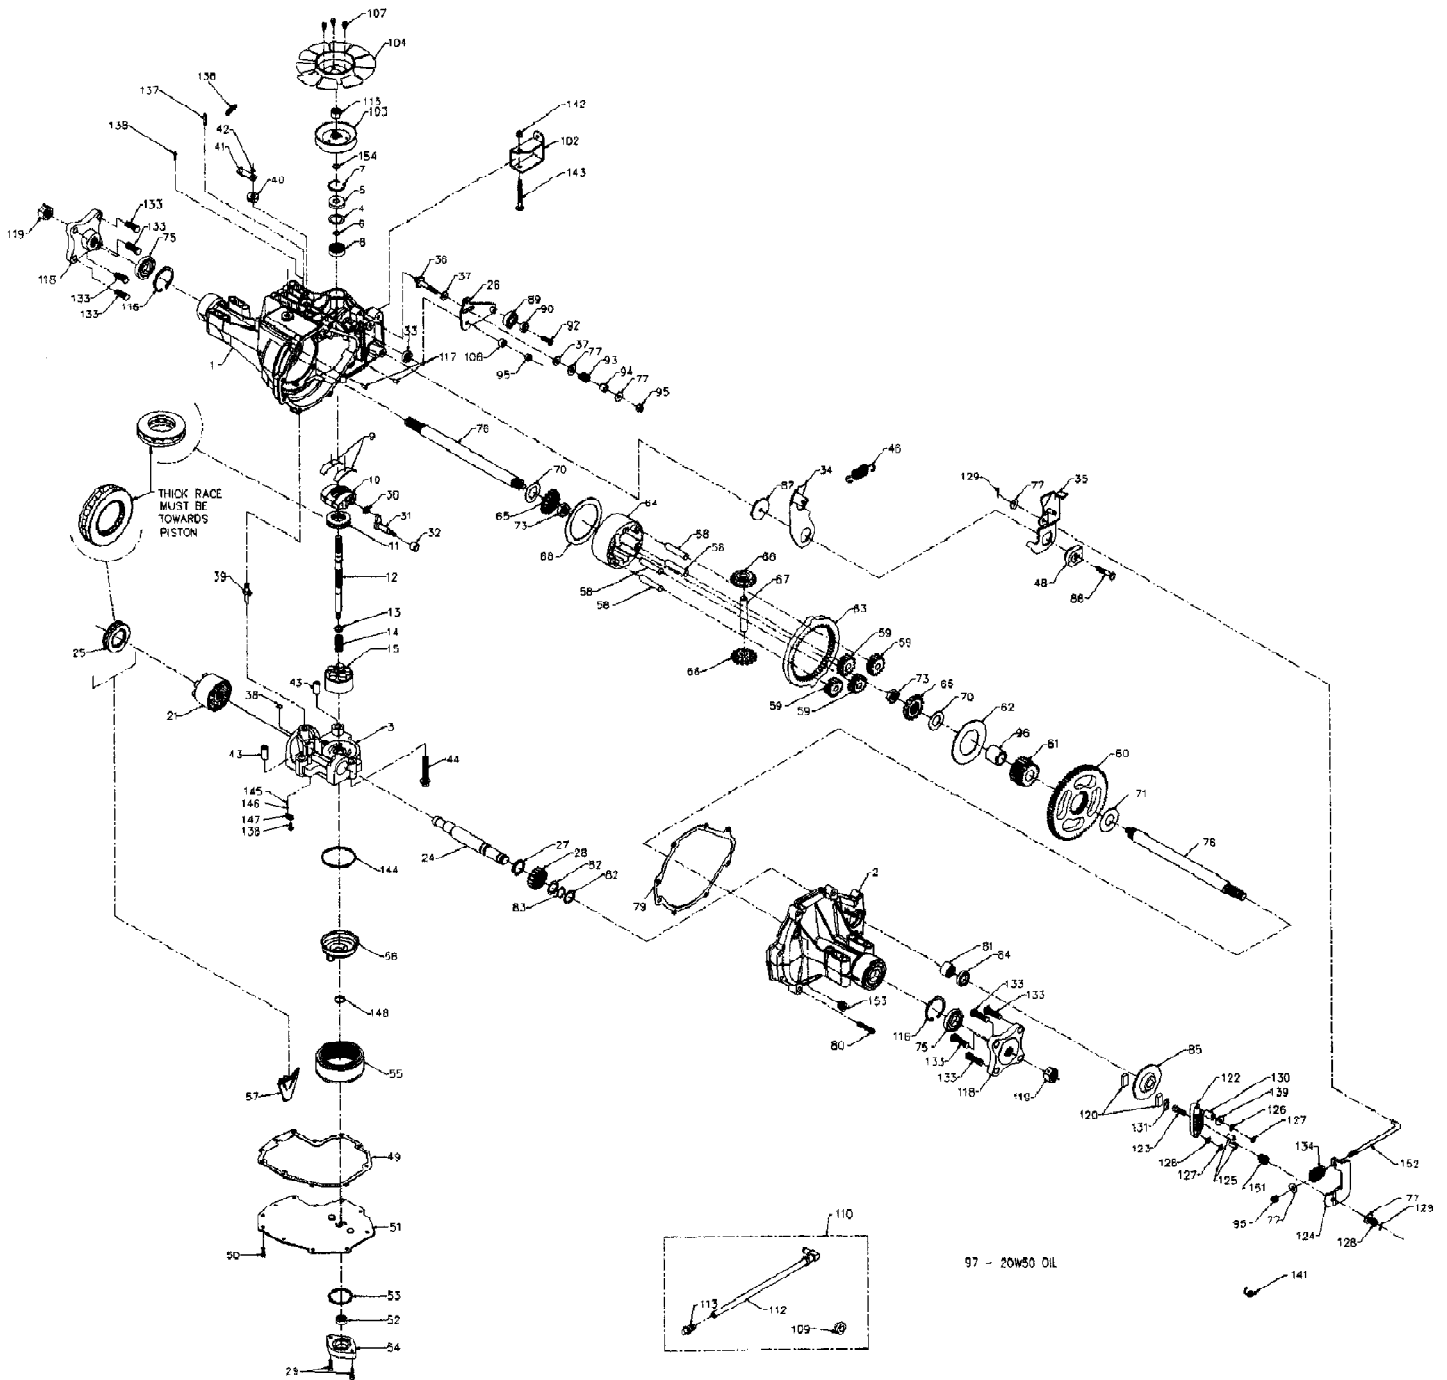

14AV836P190 GT-225 (1998)
Electrical Schematic

No
Diagram
Available

Parts List
Only

14AV836P190 GT-225 (1998)
Main Housing Assemblies

14AV836P190 GT-225 (1998)
Speed Control Lever & Cross Brkt. Tube Assemblies